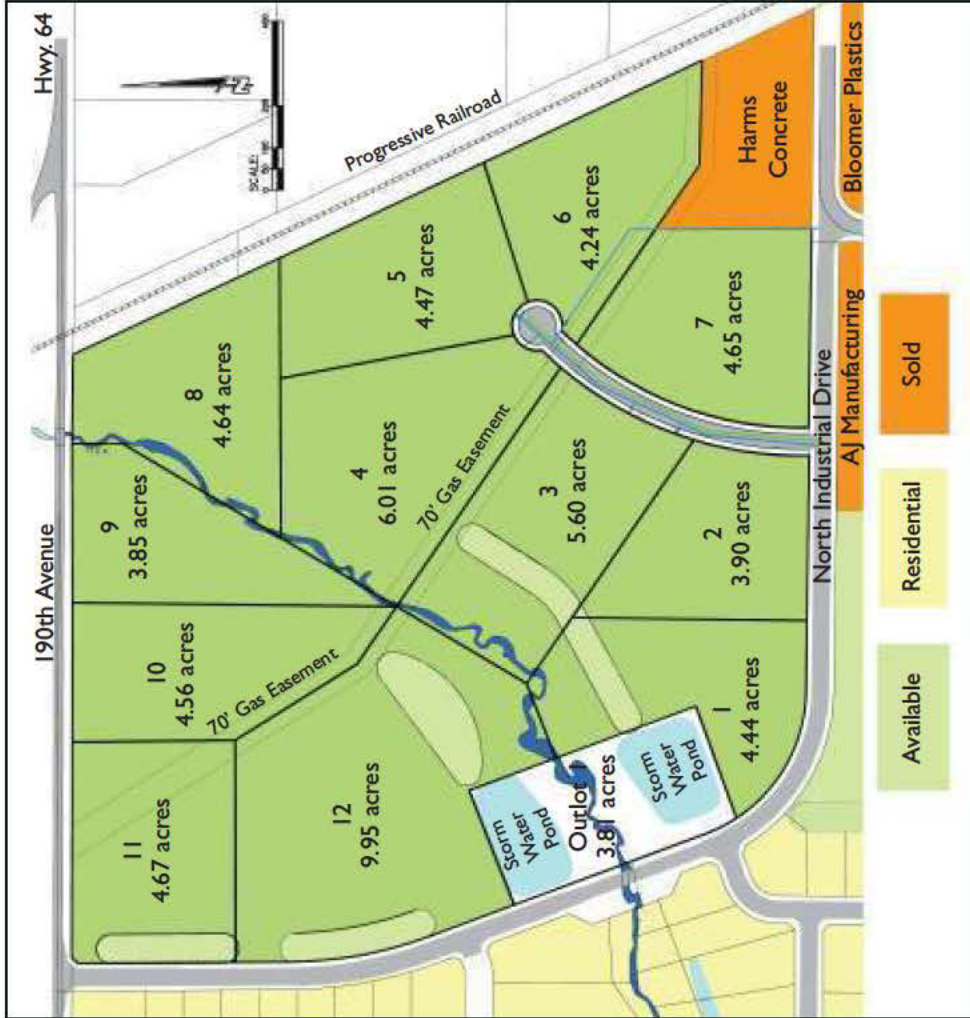

Bloomer's Ironhorse Industrial Park

1. More than 65 acres available for development
   - Rail access available
   - Sites are fully served to meet your needs
   - Exceptional financial incentives for expanding industrial companies
   - Affordable land prices
   - Proactive community with advanced technology infrastructure
2. **Utilities**
   Electric provider:
   Bloomer Electric Utility
   Natural Gas provider:
   Wisconsin Gas Company
   Telecomm provider:
   Bloomer Telephone Company
   Fiber Optics: Yes